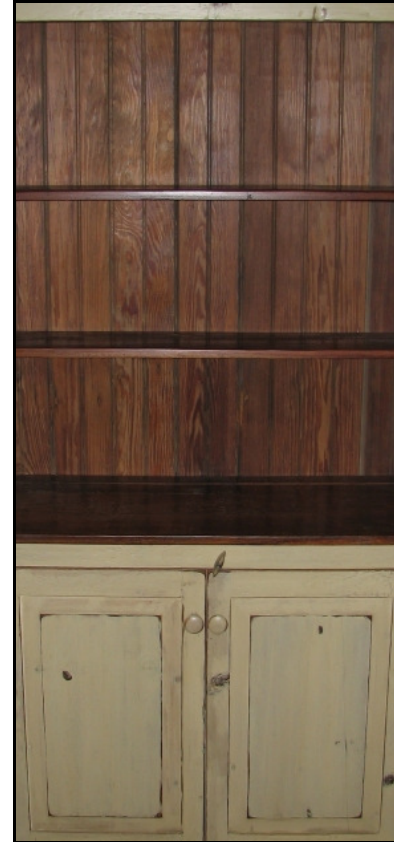

## Hutch (48" x (18"/12") x 78")

*All hutches are constructed from Pine or Hemlock and come standard with open shelves and cabinet doors. Please contact us for more information on pricing, availability, and shipping options.*

*4' Hutch shown with optional drawers and glass doors  
The interior and the exterior of the hutch is finished in a natural stain*

*Hutches come standard with uncovered upper shelves and lower cabinet doors only.*

*This hutch is shown in a buttermilk external finish and natural stain interior finish.*

OPTIONS	UNFINISHED	FINISHED
Standard	\$394	\$749
Lower Drawers	\$482	\$915
Upper Glass Doors	\$525	\$998
Drawers & Glass Doors	\$613	\$1164